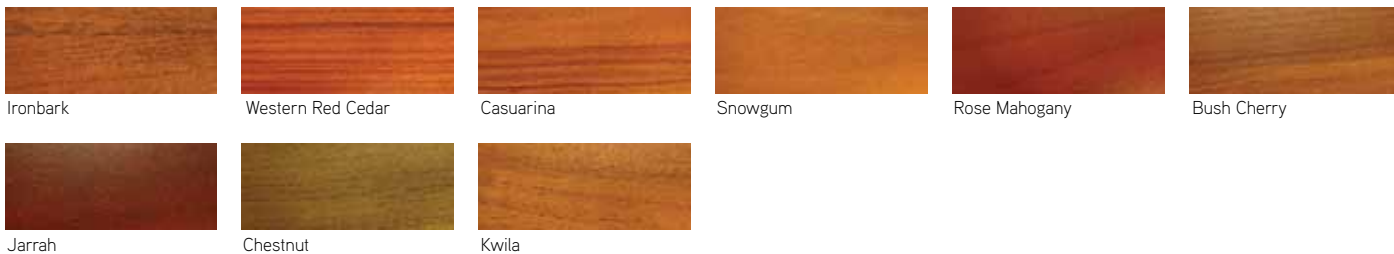

Steel-Line's COLOUR CHART

DecoWood® Range

DecoWood® Range	Roller	Heritage	Ranch	Slimline	Glacier
 Ironbark	✗	✓	✓	✓	✓
 Western Red Cedar	✗	✓	✓	✓	✓
 Casuarina	✗	✓	✓	✓	✓
 Snowgum	✗	✓	✓	✓	✓
 Rose Mahogany	✗	✓	✓	✓	✓
 Bush Cherry	✗	✓	✓	✓	✓
 Jarrah	✗	✓	✓	✓	✓
 Chestnut	✗	✓	✓	✓	✓
 Kwila	✗	✓	✓	✓	✓

Notes

✓ : Product is available in DecoWood finish at DecoWood pricing. ✗ : Colour not available.

Colorbond® Range

Please note: All colours shown in this chart are a guide only. The limitations of printing processes make extremely accurate matches impossible. We strongly recommend comparing your choice with actual samples. As DecoWood® finishes are designed to look like timber, variations in colour may be evident. Additionally, Steel-Line reserves the right to vary or delete colours without notice.

Call 1300 427 243
www.steel-line.com.au

Steel-Line's COLOUR CHART

Colorbond® Range		Roller	Heritage	Ranch	Slimline	Glacier
	Headland®	✓	<i>Powder Coat</i>	<i>Powder Coat</i>	<i>Powder Coat</i>	<i>Powder Coat</i>
	Manor Red®	✓	✓	✓	✓	✓
	Jasper®	✓	✓	✓	✓	✓
	Sandbank®	✓	✓	✓	✓	✓
	Classic Cream™	✓	✓	✓	✓	✓
	Surfmist®	✓	✓	✓	✓	✓
	Paper Bark®	✓	✓	✓	✓	✓
	Dune®	✓	✓	✓	✓	✓
	Shale Grey™	✓	✓	✓	✓	✓
	Windspray®	✓	✓	✓	✓	✓
	Woodland Grey®	✓	✓	✓	✓	✓
	Bushland®	✓	✓	✓	✓	✓
	Pale Eucalypt®	✓	<i>Powder Coat</i>	<i>Powder Coat</i>	<i>Powder Coat</i>	<i>Powder Coat</i>
	Wilderness®	✓	<i>Powder Coat</i>	<i>Powder Coat</i>	<i>Powder Coat</i>	<i>Powder Coat</i>
	Cottage Green®	✓	<i>Powder Coat</i>	<i>Powder Coat</i>	<i>Powder Coat</i>	<i>Powder Coat</i>
	Blue Ridge™	✓ [^]	<i>Powder Coat</i>	<i>Powder Coat</i>	<i>Powder Coat</i>	<i>Powder Coat</i>
	Deep Ocean®	✓	✓	✓	✓	✓
	Ironstone™	✓	✓	✓	✓	✓
	Night Sky™	✓ [^]	*	*	*	*
	Monument®	✓	✓	✓	✓	✓
	Evening Haze®	✓	✓	✓	✓	✓
	Loft®	✓	✓	✓	✓	✓
	Ready Prime Coat	✗	✓	✓	✓	✓
	Cedar®	✗	✓ [#]	✓ [#]	✓ [#]	✓ [#]
	Caoba®	✗	✓ [#]	✓ [#]	✓ [#]	✓ [#]
	Zincalume®	✓	✗	✗	✗	✗